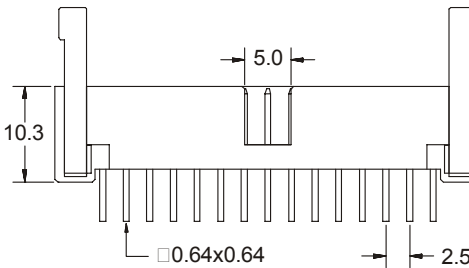

2.54mm RIGHT ANGLE SHROUDED HEADER

5394 SERIES 2.54 x 2.54mm (0.100 x 0.100") With Side Latches

Features

- Available in 6, 8, 10, 12, 14, 16, 20, 24, 26, 30, 34, 40, 50, 60 and 64 circuits
- Insulator Material: P.B.T UL 94V-0
- Contact Material: 0.50 mm square pin in copper alloy
- Mates with 2039 and 2040 series I.D.C connector
- Short and long latches available
- Fully shrouded. Provides fast connection / disconnection of Flat cable assembly

Dimensional Information

FIG. 2 54

Ordering and Dimensional Information

| Circuit Size | Part Number | Dimensions | | |
|--------------|-------------|---------------|---------------|--------------|
| | | A | B | C |
| 06 | 5394-T06X | 15.28 (0.602) | 12.42 (0.489) | 5.08(0.200) |
| 08 | 5394-T08X | 17.82 (0.702) | 14.96 (0.589) | 7.62(0.300) |
| 10 | 5394-T10X | 20.36 (0.802) | 17.50 (0.688) | 10.16(0.400) |
| 12 | 5394-T12X | 22.90 (0.902) | 20.04 (0.789) | 12.70(0.500) |
| 14 | 5394-T14X | 25.44 (1.002) | 22.58 (0.889) | 15.24(0.600) |
| 16 | 5394-T16X | 27.98 (1.102) | 25.12 (0.989) | 17.78(0.700) |
| 20 | 5394-T20X | 33.06 (1.302) | 30.20 (1.189) | 22.86(0.900) |
| 24 | 5394-T24X | 38.14 (1.502) | 35.28 (1.389) | 27.94(1.100) |
| 26 | 5394-T26X | 40.68 (1.602) | 37.82 (1.489) | 30.48(1.200) |
| 30 | 5394-T30X | 45.76 (1.802) | 42.90 (1.689) | 35.56(1.400) |
| 34 | 5394-T34X | 50.84 (2.002) | 47.98 (1.889) | 40.64(1.600) |
| 40 | 5394-T40X | 58.46 (2.302) | 55.60 (2.189) | 48.26(1.900) |
| 50 | 5394-T50X | 71.16 (2.802) | 68.30 (2.689) | 60.96(2.400) |
| 60 | 5394-T60X | 83.86 (3.302) | 81.00 (3.189) | 73.66(2.900) |
| 64 | 5394-T64X | 88.94 (3.502) | 86.08 (3.389) | 78.74(3.100) |

T = Contact Plating

- T = 2. Tin-plated.
- T = 3. Gold flash over 50µ" nickel
Recommended Finish
- T = 5. 15µ" gold over 50µ" nickel
- T = 6. 30µ" gold over 50µ" nickel

X = Latch type

- X = 1. Short. For use without strain relief
- X = 2. Long. For use with strain relief