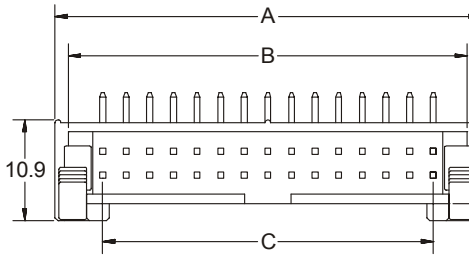

2.54mm RIGHT ANGLE SHROUDED HEADER

5394 SERIES 2.54 x 2.54mm (0.100 x 0.100") With Side Latches

Features

- Available in 6, 8, 10, 12, 14, 16, 20, 24, 26, 30, 34, 40, 50, 60 and 64 circuits
- Insulator Material: P.B.T UL 94V-0
- Contact Material: 0.50 mm square pin in copper alloy
- Mates with 2039 and 2040 series I.D.C connector
- Short and long latches available
- Fully shrouded. Provides fast connection / disconnection of Flat cable assembly

Dimensional Information

FIG. 2 54

Ordering and Dimensional Information

| Circuit Size | Part Number | Dimensions | | |
|--------------|-------------|---------------|---------------|--------------|
| | | A | B | C |
| 06 | 5394-T06X | 15.28 (0.602) | 12.42 (0.489) | 5.08(0.200) |
| 08 | 5394-T08X | 17.82 (0.702) | 14.96 (0.589) | 7.62(0.300) |
| 10 | 5394-T10X | 20.36 (0.802) | 17.50 (0.688) | 10.16(0.400) |
| 12 | 5394-T12X | 22.90 (0.902) | 20.04 (0.789) | 12.70(0.500) |
| 14 | 5394-T14X | 25.44 (1.002) | 22.58 (0.889) | 15.24(0.600) |
| 16 | 5394-T16X | 27.98 (1.102) | 25.12 (0.989) | 17.78(0.700) |
| 20 | 5394-T20X | 33.06 (1.302) | 30.20 (1.189) | 22.86(0.900) |
| 24 | 5394-T24X | 38.14 (1.502) | 35.28 (1.389) | 27.94(1.100) |
| 26 | 5394-T26X | 40.68 (1.602) | 37.82 (1.489) | 30.48(1.200) |
| 30 | 5394-T30X | 45.76 (1.802) | 42.90 (1.689) | 35.56(1.400) |
| 34 | 5394-T34X | 50.84 (2.002) | 47.98 (1.889) | 40.64(1.600) |
| 40 | 5394-T40X | 58.46 (2.302) | 55.60 (2.189) | 48.26(1.900) |
| 50 | 5394-T50X | 71.16 (2.802) | 68.30 (2.689) | 60.96(2.400) |
| 60 | 5394-T60X | 83.86 (3.302) | 81.00 (3.189) | 73.66(2.900) |
| 64 | 5394-T64X | 88.94 (3.502) | 86.08 (3.389) | 78.74(3.100) |

T = Contact Plating

- T = 2. Tin-plated.
- T = 3. Gold flash over 50µ" nickel
Recommended Finish
- T = 5. 15µ" gold over 50µ" nickel
- T = 6. 30µ" gold over 50µ" nickel

X = Latch type

- X = 1. Short. For use without strain relief
- X = 2. Long. For use with strain relief