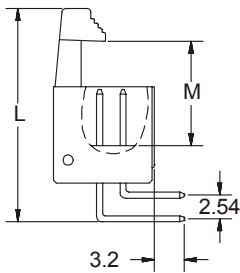

2.54mm RIGHT ANGLE SHROUDED HEADER

5394 SERIES 2.54 x 2.54mm (0.100 x 0.100") With Side Latches

Features

- Available in 6, 8, 10, 12, 14, 16, 20, 24, 26, 30, 34, 40, 50, 60 and 64 circuits
- Insulator Material: P.B.T UL 94V-0
- Contact Material: 0.50 mm square pin in copper alloy
- Mates with 2039 and 2040 series I.D.C connector
- Short and long latches available
- Fully shrouded. Provides fast connection / disconnection of Flat cable assembly

Dimensional Information

FIG. 2 54

Ordering and Dimensional Information

| Circuit Size | Part Number | Dimensions | | |
|--------------|-------------|---------------|---------------|--------------|
| | | A | B | C |
| 06 | 5394-T06X | 15.28 (0.602) | 12.42 (0.489) | 5.08(0.200) |
| 08 | 5394-T08X | 17.82 (0.702) | 14.96 (0.589) | 7.62(0.300) |
| 10 | 5394-T10X | 20.36 (0.802) | 17.50 (0.688) | 10.16(0.400) |
| 12 | 5394-T12X | 22.90 (0.902) | 20.04 (0.789) | 12.70(0.500) |
| 14 | 5394-T14X | 25.44 (1.002) | 22.58 (0.889) | 15.24(0.600) |
| 16 | 5394-T16X | 27.98 (1.102) | 25.12 (0.989) | 17.78(0.700) |
| 20 | 5394-T20X | 33.06 (1.302) | 30.20 (1.189) | 22.86(0.900) |
| 24 | 5394-T24X | 38.14 (1.502) | 35.28 (1.389) | 27.94(1.100) |
| 26 | 5394-T26X | 40.68 (1.602) | 37.82 (1.489) | 30.48(1.200) |
| 30 | 5394-T30X | 45.76 (1.802) | 42.90 (1.689) | 35.56(1.400) |
| 34 | 5394-T34X | 50.84 (2.002) | 47.98 (1.889) | 40.64(1.600) |
| 40 | 5394-T40X | 58.46 (2.302) | 55.60 (2.189) | 48.26(1.900) |
| 50 | 5394-T50X | 71.16 (2.802) | 68.30 (2.689) | 60.96(2.400) |
| 60 | 5394-T60X | 83.86 (3.302) | 81.00 (3.189) | 73.66(2.900) |
| 64 | 5394-T64X | 88.94 (3.502) | 86.08 (3.389) | 78.74(3.100) |

T = Contact Plating

- T = 2. Tin-plated.
- T = 3. Gold flash over 50µ" nickel
Recommended Finish
- T = 5. 15µ" gold over 50µ" nickel
- T = 6. 30µ" gold over 50µ" nickel

X = Latch type

- X = 1. Short. For use without strain relief
- X = 2. Long. For use with strain relief