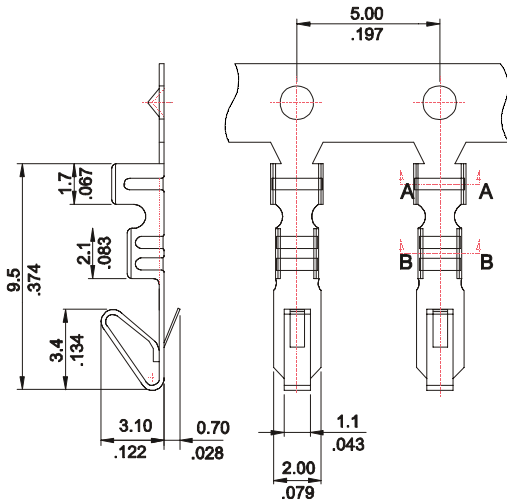

CRIMP TERMINAL

2044 SERIES AWG 22-28.

Features

- Mates with 0.64mm (.025") square pin
- Wires ranges AWG 22-28
- Material: Pre-finned copper Alloy
- Different material options are available
- Mates with 2544 A, 2544 B and 2430 series socket
- Insulation Diameter: 1.50 (0.059") Max.

Dimensional Information

Ordering and Dimensional Information

Reel Quantity	Part Number	Material		Insulation Diameter
10,000 Pcs (Reel)	2044 - 2000	Copper alloy	AWG 22 - 28	1.50 (0.059") Max.
Loose Piece	2044 - 2001	Copper alloy	AWG 22 - 28	1.50 (0.059") Max.