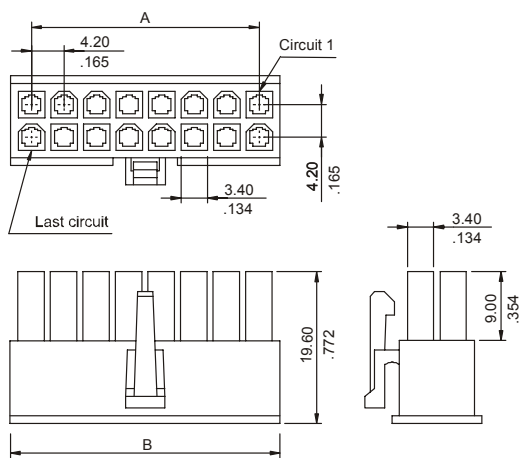

4.20mm MINI POWER RECEPTACLE

6740 SERIES. For High Current / High Density

Features

- Available in 2 through 24 circuits
- Positive housing lock for secure mating retention
- Material: Nylon UL 94 V-2, or Nylon UL 94V-0 available
- For free hanging or panel mounted. Colour: Natural
- 4.20mm centre spacing wire to wire connector
- Mates with 6741, 6742, 6743, 6744, 6746 and 6747 series crimp terminals
- Low engagement force terminals in natural colour
- For GWT option (Glow Wire Test Approval), please add **E** at the end of Part Number (Example: 6740-XXXXE)

Dimensional Information

Ordering and Dimensional Information

RECEPTACLE CONNECTOR

PLUG CONNECTOR

RECOMMENDED HOLE PATTERN

RECEPTACLE

Circuit Size	Current Rating Amps	Part Number		Dimensions			
		UL 94V-0	UL 94V-2	A	B	C	D
2	9	6740 - 1020	6740 - 1021	-	5.50 (0.217)	-	-
4	8	6740 - 1040	6740 - 1041	4.20 (0.156)	9.70 (0.382)	-	-
6	8	6740 - 1060	6740 - 1061	8.40 (0.331)	13.90 (0.547)	-	-
8	7	6740 - 1080	6740 - 1081	12.60 (0.496)	18.10 (0.713)	-	-
10	7	6740 - 1100	6740 - 1101	16.80 (0.661)	22.30 (0.878)	-	-
12	6	6740 - 1120	6740 - 1121	21.00 (0.827)	26.50 (1.043)	-	-
14	6	6740 - 1140	6740 - 1141	25.20 (0.992)	30.70 (1.209)	-	-
16	6	6740 - 1160	6740 - 1161	29.40 (1.157)	34.90 (1.374)	-	-
18	6	6740 - 1180	6740 - 1181	33.60 (1.322)	39.10 (1.539)	-	-
20	6	6740 - 1200	6740 - 1201	37.80 (1.487)	43.30 (1.705)	-	-
22	6	6740 - 1220	6740 - 1221	42.00 (1.652)	47.50 (1.870)	-	-
24	6	6740 - 1240	6740 - 1241	46.20 (1.817)	51.70 (2.035)	-	-