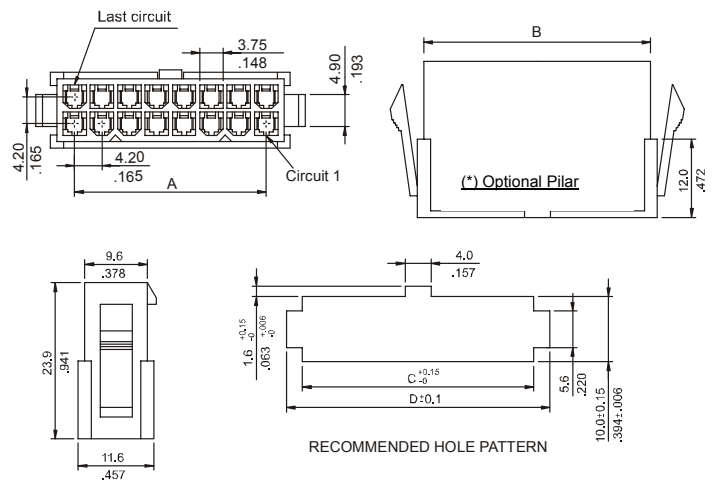

4.20mm MINI POWER RECEPTACLE

6740 SERIES. For High Current / High Density

Features

- Available in 2 through 24 circuits
- Positive housing lock for secure mating retention
- Material: Nylon UL 94 V-2, or Nylon UL 94V-0 available
- For free hanging or panel mounted. Colour: Natural
- 4.20mm centre spacing wire to wire connector
- Mates with 6741, 6742, 6743, 6744, 6746 and 6747 series crimp terminals
- Low engagement force terminals in natural colour
- For GWT option (Glow Wire Test Approval), please add **E** at the end of Part Number (Example: 6740-XXXXE)

Dimensional Information

Ordering and Dimensional Information

RECEPTACLE CONNECTOR

PLUG CONNECTOR

RECOMMENDED HOLE PATTERN

RECEPTACLE

Circuit Size	Current Rating Amps	Part Number		Dimensions			
		UL 94V-0	UL 94V-2	A	B	C	D
2	9	6740 - 1020	6740 - 1021	-	5.50 (0.217)	-	-
4	8	6740 - 1040	6740 - 1041	4.20 (0.156)	9.70 (0.382)	-	-
6	8	6740 - 1060	6740 - 1061	8.40 (0.331)	13.90 (0.547)	-	-
8	7	6740 - 1080	6740 - 1081	12.60 (0.496)	18.10 (0.713)	-	-
10	7	6740 - 1100	6740 - 1101	16.80 (0.661)	22.30 (0.878)	-	-
12	6	6740 - 1120	6740 - 1121	21.00 (0.827)	26.50 (1.043)	-	-
14	6	6740 - 1140	6740 - 1141	25.20 (0.992)	30.70 (1.209)	-	-
16	6	6740 - 1160	6740 - 1161	29.40 (1.157)	34.90 (1.374)	-	-
18	6	6740 - 1180	6740 - 1181	33.60 (1.322)	39.10 (1.539)	-	-
20	6	6740 - 1200	6740 - 1201	37.80 (1.487)	43.30 (1.705)	-	-
22	6	6740 - 1220	6740 - 1221	42.00 (1.652)	47.50 (1.870)	-	-
24	6	6740 - 1240	6740 - 1241	46.20 (1.817)	51.70 (2.035)	-	-